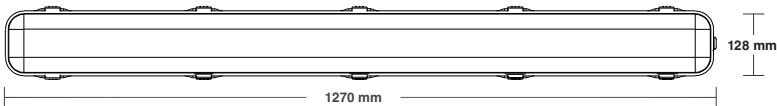

LED WEATHERPROOF batten

TRI COLOUR

Model No. AL8WB1902

Dimensions L 1270mm W 128mm H 87mm

20W/40W Switchable

240V 50Hz

20W/ 40W
SWITCHABLE

IP65

3000K / 4000K / 6000K CHANGEABLE

IK10

EMERGENCY MODEL
ALSO AVAILABLE

Model No. AL8WB1902-E

EASY INSTALL

Fitted with large terminal block, allowing fast and easy installation

Wattage	20W - 40W Switchable
Lumen Output	2000lm / 4000lm
Rated Fittings Lifetime In HRS	50,000
Beam Angle	100°
CRI	>80
IP Rating	IP65
IK Rating	IK10
Weight	2.5 kg
Construction	Polycarbonate body and diffuser, Stainless Steel Clips and Screws