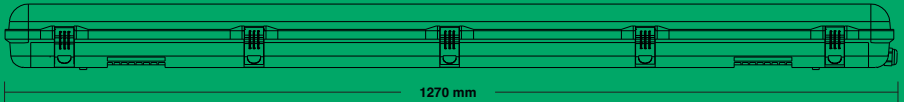

EMERGENCY LED WEATHERPROOF **batten**

TRI COLOUR

Model No. AL8WB1902-E
 Dimensions L 1270mm W 128mm H 87mm
 Complies with AS/NZ2293

20W/40W Switchable
 6W EMERGENCY

240V 50Hz

3000K / 4000K / 5700K CHANGEABLE

Classification
 Wattage
 Lumen Output
 Battery Type
 Emergency Battery Run-Time
 Rated Fittings Lifetime In HRS
 Beam Angle
 CRI
 IP Rating
 IK Rating
 Weight
 Installation

CO=D63. C90=D32
 20W - 40W Switchable
 2000lm/4000lm
 Lithium 1800mAh
 3 Hours Discharge
 50,000
 100°
 >80
 IP65
 IK10
 2.6kg
 Fitted with large terminal block,
 allowing fast and easy