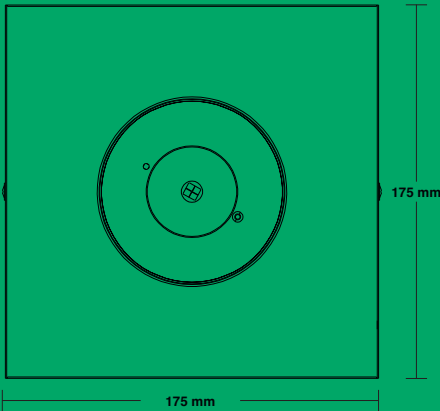

Classification
Spacing Classification
Battery Type
Emergency Battery Run-Time
Rated Fittings Lifetime In HRS
Operating Mode
Wattage
Weight
Wiring
Mounting

Construction

CO=D40. C90=D40
D40
Lithium 2200 mAh
3 Hours Discharge
50,000
Non Maintained
3W
0.93kg
Hardwired
Quick Fit Bracket for Fast
Ceiling or Wall Mount
Polycarbonate Body with
Aluminium Heat Sink