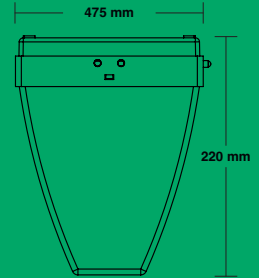

# EMERGENCY EXIT LIGHT **topaz**

Model No. AL8TO1609  
Complies with AS/NZ2293

3 Hours Operation  
Discharge

Low 3W standby power consumption

Classification  
Viewing Distance  
Battery Type  
Emergency Battery Run-Time  
Rated Fittings Lifetime In HRS  
Operating Mode  
IP Rating  
Weight  
Mounting  
Construction

CO=D12.5. CO=D12.5  
24m  
Lithium 2200mAh  
3 Hours Discharge  
50,000  
Maintained  
IP20  
1.56kg  
Ceiling Mountable  
Polycarbonate Body