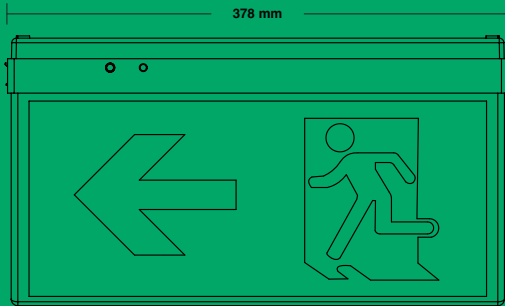

# EMERGENCY EXIT LIGHT **topaz**

Model No. AL8TO1609  
Complies with AS/NZ2293

3 Hours Operation  
Discharge

Low 3W standby power consumption

Classification  
Viewing Distance  
Battery Type  
Emergency Battery Run-Time  
Rated Fittings Lifetime In HRS  
Operating Mode  
IP Rating  
Weight  
Mounting  
Construction

CO=D12.5. CO=D12.5  
24m  
Lithium 2200mAh  
3 Hours Discharge  
50,000  
Maintained  
IP20  
1.56kg  
Ceiling Mountable  
Polycarbonate Body