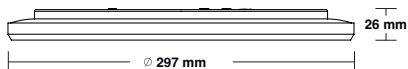

3000K / 4000K / 5700K CHANGEABLE

- Slimline light
- Long life energy saving LED technology
- Sidelit opaque diffuser
- Twist and go body
- Intergrated Driver

Wattage	24W
Lumen Output	1600 - 1800lm
Rated Fittings Lifetime In HRS	50,000
Beam Angle	120°
CRI	>80
IP Rating	IP54
Weight	1kg
Driver	Non-Dimmable