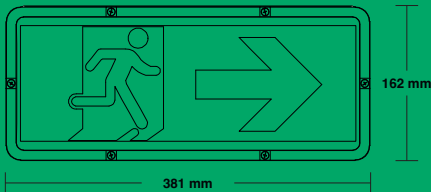

WEATHERPROOF EMERGENCY EXIT LIGHT **stone**

Model No. AL8ST1711
Complies with AS/NZ2293

240V 50Hz

24m

IP65

3 Hours Operation
Discharge

IK10

Low 3W standby power consumption

Classification
Viewing Distance
Battery Type
Emergency Battery Run-Time
Rated Fittings Lifetime In HRS
Operating Mode
Operating System
IP Rating
IK Rating
Weight
Mounting
Construction

CO=D12.5. C90=D8
24m
Lithium 2200mAh
3 Hours Discharge
50,000
Maintained
Manual Test Switch
IP65
IK10
1.5kg
Wall & Ceiling Mountable
Polycarbonate Construction
with Stainless Steel Clips