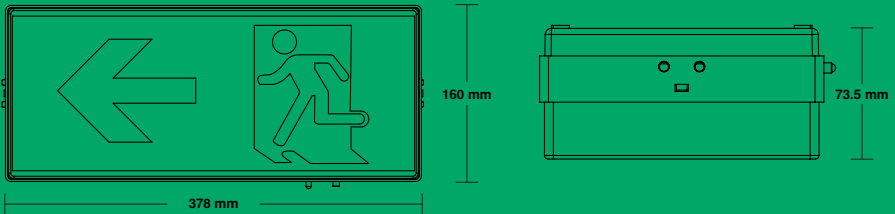

# EMERGENCY EXIT LIGHT **ruby**

Model No. AL8RU1612  
Complies with AS/NZ2293

240V 50Hz

3 Hours Operation  
Discharge

Low 3W standby power consumption

Classification	CO=D10. C90=D8
Viewing Distance	24m
Battery Type	Lithium 2200mAh
Emergency Battery Run-Time	3 Hours Discharge
Rated Fittings Lifetime In HRS	50,000
Operating Mode	Maintained
IP Rating	IP20
Weight	1.56kg
Mounting	Wall & Ceiling Mountable
Construction	Polycarbonate Body