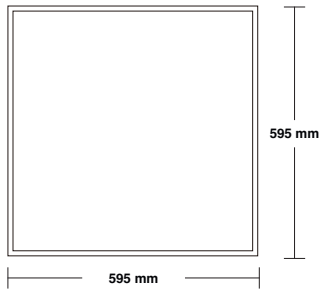

LED BACKLIT Panel

Model No. AL8PA606TCW

TRI COLOUR

240V 50Hz
3000K / 4000K / 6000K CHANGEABLE

- Energy Efficient LED
- Superior light output
- No UV or IR radiation
- Replace traditional tropher lights

Wattage	40W
Lumen Output	4000lm
Rated Fittings Lifetime In HRS	50,000
Beam Angle	120°
CRI	>80
IP Rating	IP20
Fitting Colour	White
Mounting	Surface Mount
Weight	1.98kg
Inclusions	Flex and plug
Driver	Constant current, non-dimmable LED Driver