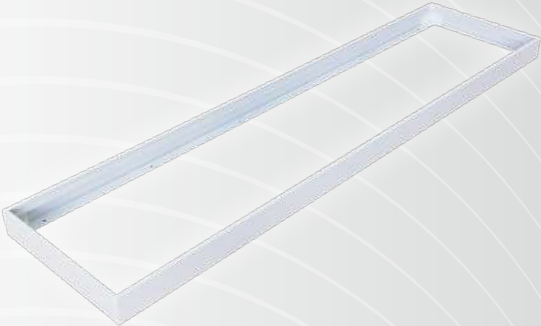

PANEL FRAME

Model No. AL8PA312SMFW

**SUIT ALCHEMY VIII LED PANEL
1200X300MM**

3600LM
-
5000LM

Finish
Inclusions
Dimensions
Weight
Construction

White powder coated finish
Mounting screws
1200x300x50mm
0.9kg
Material is Aluminum
powder coated

Designed for use with Alchemy VIII LED Panel
Model No. AL8PA312TCW