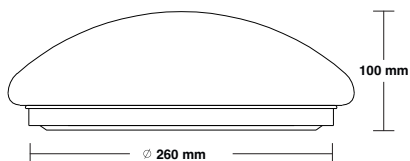

TRI COLOUR

LED OYSTER opal

Model No. AL8OP34520

20W

IP20

300mm
Diameter

3000K / 4000K / 5700K

240V 50Hz
CHANGEABLE

EMERGENCY MODEL
ALSO AVAILABLE

Model No. AL8OP4020-E

- Opal Diffuser
- 6mm terminal block for easy and fast installation

Wattage	20W
Lumen Output	2100lm
Rated Fittings Lifetime In HRS	50,000
Beam Angle	120°
CRI	>80
IP Rating	IP20
Weight	0.80kg
Construction	Powder coated steel base
Driver	Non-Dimmable
Operating Voltage	240V AC, 50Hz
Diameter	300 x 100mm
Mounted	Surface Mounted