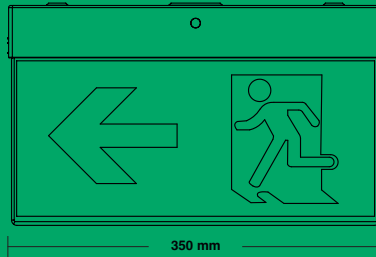

FEATURES

Comes with Both Single- and Double-sided decals in running man (Pictograph & Exit decal)

Low 3W standby power consumption

Classification	CO=D12.5. C90=D8
Viewing Distance	24m
Battery Type	Lithium 2200mAh
Emergency Battery Run-Time	3 Hours Discharge
Rated Fittings Lifetime In HRS	50,000
Operating Mode	Maintained
Operating System	Manual Test Switch
IP Rating	IP20
Weight	1.39kg
Mounting	Wall and Ceiling Mountable
Construction	Polycarbonate Body and Diffuser