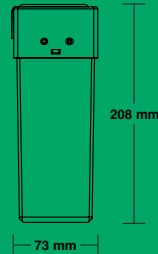

FEATURES

Comes with Both Single- and Double-sided decals in running man (Pictograph & Exit decal)

Low 3W standby power consumption

Classification	CO=D12.5. C90=D8
Viewing Distance	24m
Battery Type	Lithium 2200mAh
Emergency Battery Run-Time	3 Hours Discharge
Rated Fittings Lifetime In HRS	50,000
Operating Mode	Maintained
Operating System	Manual Test Switch
IP Rating	IP20
Weight	1.39kg
Mounting	Wall and Ceiling Mountable
Construction	Polycarbonate Body and Diffuser