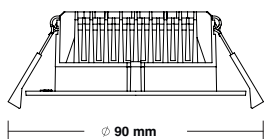

Wattage	13W
Lumen Output	860lm / 880lm / 900lm
Rated Fittings Lifetime In HRS	50,000
Beam Angle	100°
CRI	>80
IP Rating	IP44
Weight	0.33kg
Construction	Die-cast Aluminum, Powder Coated White
Inclusions	1.2m Flex and Plug
Cut Out	90mm
Driver	Remote Driver
Current	Constant Current