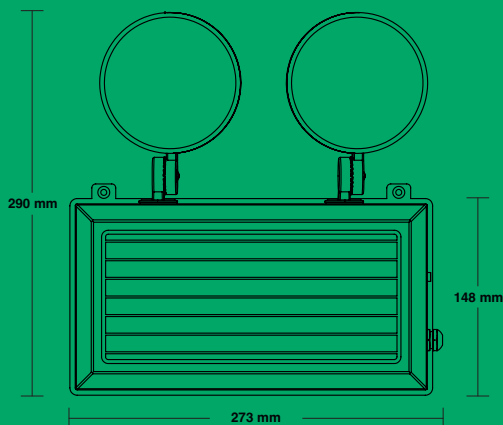

WEATHERPROOF EMERGENCY DUAL FLOOD LIGHT **moon**

Model No. AL8MOI704

Complies with AS/NZ2293

240V 50Hz

3 Hours Operation
Discharge

Classification
Wattage
Battery Type
Emergency Battery Run-Time
Rated Fittings Lifetime In HRS
Beam Angle
IP Rating
IK Rating
Mounting
Construction
Operating Mode
Weight

CO=D40. C90=D40
6W (2x3W)
Lithium 1800mAh
3 Hours Discharge
50,000
120°
IP65
IK08
Mounting: Wall Mount
Polycarbonate Body
Non-Maintained
0.92kg