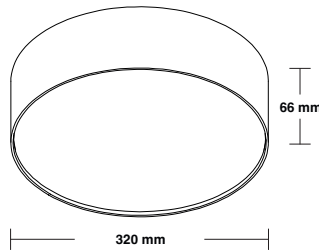

LED CEILING jupiter

TRI COLOUR

Model No. AL8JU34530W

240V 50Hz

3000K / 4000K / 5700K CHANGEABLE

EMERGENCY MODEL
ALSO AVAILABLE

Model No. AL8JU34530W-E

- Opal Diffuser
- Surface Mount LED Oyster
- Aluminium powder coated white frame
- Long life energy saving LED technology
- 6mm terminal block for easy and fast installation

Wattage	30W
Lumen Output	2700LM
Rated Fittings Lifetime In HRS	50,000
Beam Angle	120°
CRI	>80
IP Rating	IP54
Weight	3.1kg
Construction	Aluminum Powder Coated White Frame
Driver	Non-Dimmable