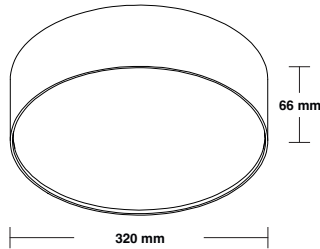

LED CEILING jupiter

TRI COLOUR

Model No. AL8JU34530BK

30W

IP54

320mm
Diameter

3000K / 4000K / 5700K

240V 50Hz
CHANGEABLE

**EMERGENCY MODEL
ALSO AVAILABLE**

Model No. AL8JU34530BK-E

- Surface Mount LED Oyster
- Aluminium powder coated frame black
- Long life energy saving LED technology
- Non-Dimmable
- Opal Diffuser

Wattage	30W
Lumen Output	2700LM
Rated Fittings Lifetime In HRS	50,000
Beam Angle	120°
CRI	>80
IP Rating	IP54
Weight	3.1kg
Construction	Aluminum Powder Coated White Frame
Driver	Non-Dimmable
Installation	6mm terminal block for easy and fast installation