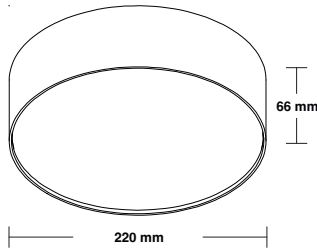

LED CEILING jupiter

TRI COLOUR

Model No. AL8JU34520W

240V 50Hz

3000K / 4000K / 5700K CHANGEABLE

20W

IP54

200mm
Diameter

EMERGENCY MODEL
ALSO AVAILABLE

Model No. AL8JU34520W-E

- Opal Diffuser
- Surface Mount LED Oyster
- Long life energy saving LED technology
- 6mm terminal block for easy and fast installation

Wattage	20W
Lumen Output	1600 - 1800lm
Rated Fittings Lifetime In HRS	50,000
Beam Angle	120°
CRI	>80
IP Rating	IP54
Weight	2.42kg
Construction	Aluminum Powder Coated White Frame
Driver	Non-Dimmable