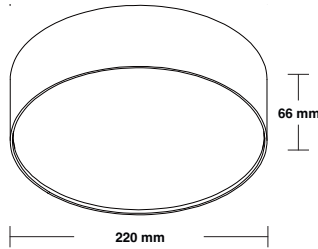

- Surface Mount LED Oyster
- Aluminium powder coated frame black
- Long life energy saving LED technology
- Non-Dimmable
- Opal Diffuser

Wattage	20W
Lumen Output	1600 - 1800lm
Rated Fittings Lifetime In HRS	50,000
Beam Angle	120°
CRI	>80
IP Rating	IP54
Weight	2.42kg
Construction	Aluminum Powder Coated White Frame
Driver	Non-Dimmable
Installation	6mm terminal block for easy and fast installation