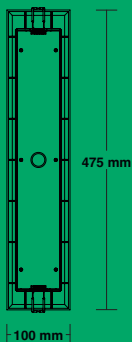

# EMERGENCY EXIT LIGHT **jade**

**RECESSED**

Model No. AL8JA1703

Complies with AS/NZ2293

240V 50Hz

3 Hours Operation Discharge

## FEATURES

Comes with Both Single- and Double-sided decals in running man (Pictograph & Exit decal)

Low 3W standby power consumption

ALSO AVAILABLE  
IN BLACK

Model No. AL8JA1703-B

Classification  
Viewing Distance  
Battery Type  
Emergency Battery Run-Time  
Rated Fittings Lifetime In HRS  
Operating Mode  
Operating System  
IP Rating  
Weight  
Mounting  
Cut Out  
Construction

CO=D12.5. C90=D8  
24m  
Lithium  
3 Hours Discharge  
50,000  
Maintained  
Manual Test Switch  
IP20  
1.56kg  
Ceiling Mountable  
430mm x 75mm  
Polycarbonate Body  
and Transparent Acrylic  
Blade