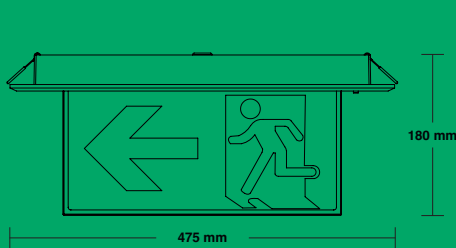

## FEATURES

Comes with Both Single- and Double-sided decals in running man (Pictograph & Exit decal)

Low 3W standby power consumption

ALSO AVAILABLE  
IN BLACK

Model No. AL8JA1703-B

Classification  
Viewing Distance  
Battery Type  
Emergency Battery Run-Time  
Rated Fittings Lifetime In HRS  
Operating Mode  
Operating System  
IP Rating  
Weight  
Mounting  
Cut Out  
Construction

CO=D12.5. C90=D8  
24m  
Lithium  
3 Hours Discharge  
50,000  
Maintained  
Manual Test Switch  
IP20  
1.56kg  
Ceiling Mountable  
430mm x 75mm  
Polycarbonate Body  
and Transparent Acrylic  
Blade