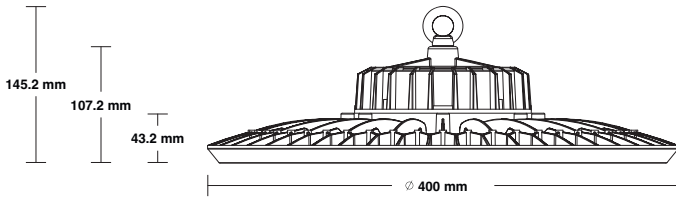

# LED Highbay

Model No. AL8HB200W5K  
Dimensions W 400mm H145.2mm

240V 50Hz

5000K

200W

IP65

Wattage

Lumen Output

Beam Angle

CRI

IP Rating

Inclusions

Construction

Fitting Colour

Colour Temp

200W