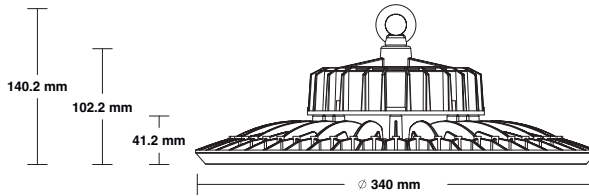

# LED HIGHBAY

Model No. AL8HB150W5K  
Dimensions W 340mm H140.2mm

240V 50Hz

5000K

Wattage	150W
Lumen Output	22500LM
Beam Angle	120°
CRI	>80
IP Rating	IP65
Construction	Aluminium housing power coated black
Inclusions	1m Flex and Plug
Fitting Colour	Black
Colour Temp	5000K 150LM / W