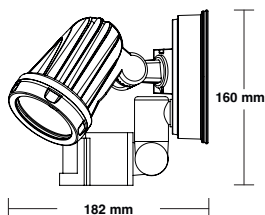

IP54

3000K / 4000K / 5700K

The exterior light series provides exceptional coverage at low energy costs, with IP54 rating. The sleek architectural design will seamlessly integrate into your house.

- High quality aluminium frame acts as heat-sink
- Quick Fit
- Long life energy saving LED technology
- 180° detection range
- 12m detection range
- Lux level adjustment
- Time duration adjustment
- Built-in daylight sensor
- COB Chip
- Constant current driver
- Non-Dimmable driver
- Internal aluminum heat Sink
- Designed with a forth terminal for Sensor Override (3-way Switching)

Wattage	2x15W
Lumen Output	2050lm
Rated Fittings Lifetime In HRS	50,000
Beam Angle	120°
CRI	>80
Weight	1.03kg
Construction	Die-Cast Aluminum Body
Mounting	Ceiling or Wall
Finish	Black