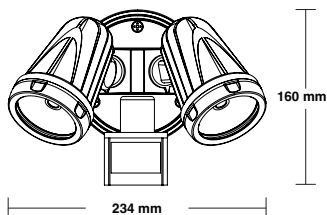

IP54

3000K / 4000K / 5700K

The exterior light series provides exceptional coverage at low energy costs, with IP54 rating. The sleek architectural design will seamlessly integrate into your house.

- High quality aluminium frame acts as heat-sink
- Quick Fit
- Long life energy saving LED technology
- 180° detection range
- 12m detection range
- Lux level adjustment
- Time duration adjustment
- Built-in daylight sensor
- COB Chip
- Constant current driver
- Non-Dimmable driver
- Internal aluminum heat Sink
- Designed with a forth terminal for Sensor Override (3-way Switching)

Wattage	2x15W
Lumen Output	2050lm
Rated Fittings Lifetime In HRS	50,000
Beam Angle	120°
CRI	>80
Weight	1.03kg
Construction	Die-Cast Aluminum Body
Mounting	Ceiling or Wall
Finish	Black