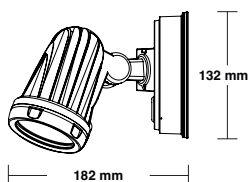

- High quality aluminium frame acts as heat-sink
- Quick Fit
- Long life energy saving LED technology
- COB Chip
- Constant current driver
- Non-Dimmable
- Internal aluminum heat Sink

Wattage	2x15W
Lumen Output	2050lm
Color	3000K / 4000K / 5700K
Rated Fittings Lifetime In HRS	50,000
Beam Angle	120°
CRI	>80
IP Rating	IP65
Weight	1kg
Construction	Die-Cast Aluminum Body
Mounting	Ceiling or Wall
Finish	Black