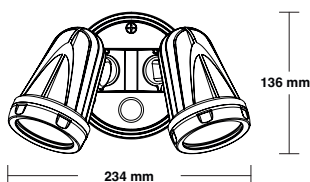

- High quality aluminium frame acts as heat-sink
- Quick Fit
- Long life energy saving LED technology
- COB Chip
- Constant current driver
- Non-Dimmable
- Internal aluminum heat Sink

Wattage	2x15W
Lumen Output	2050lm
Color	3000K / 4000K / 5700K
Rated Fittings Lifetime In HRS	50,000
Beam Angle	120°
CRI	>80
IP Rating	IP65
Weight	1kg
Construction	Die-Cast Aluminum Body
Mounting	Ceiling or Wall
Finish	Black