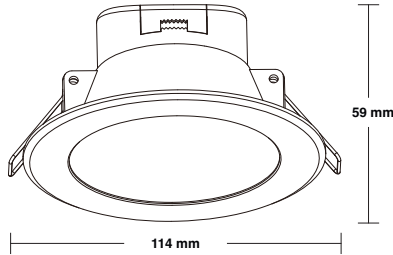

# LED DOWNLIGHT elle

**TRI COLOUR**

Model No. AL8ELTC11W

3000K / 4000K / 5700K

240V 50Hz

CHANGEABLE

- Polyamide body
- Dimmable LED light module
- Long life energy saving LED technology
- Highly transparent Opal Polycarbonate diffuser

<b>Wattage</b>	11W
<b>Lumen Output</b>	900 - 950lm
<b>Rated Fittings Lifetime In HRS</b>	50,000
<b>Beam Angle</b>	100°
<b>CRI</b>	>80
<b>IP Rating</b>	IP44
<b>Weight</b>	0.33kg
<b>Inclusions</b>	1.2m Flex and Plug
<b>Construction</b>	Polyamide Body with Polycarbonate Diffuser
<b>Cut Out</b>	90mm
<b>Driver</b>	Integrated