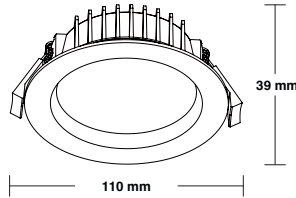

LED DOWNLIGHT comet

Model No. AL8COTC13W

TRI COLOUR

3000K / 4000K / 5700K

240V 50Hz

CHANGEABLE

ALSO AVAILABLE
IN BLACK

Model No. AL8COTC13B

- Advanced heat sink diffusion
- High quality aluminium fascia
- Dimmable LED light module - Trailing Edge
- Long life energy saving LED technology

Wattage	13W
Lumen Output	900 - 950lm
Rated Fittings Lifetime In HRS	50,000
Beam Angle	100°
CRI	>80
IP Rating	IP44
Weight	0.33kg
Construction	Powder Coated Die-Cast Aluminum Construction
Inclusions	1.2m Flex and Driver
Cut Out	90mm
Driver	Remote Driver