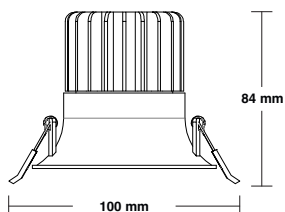

ALSO AVAILABLE  
IN BLACK

Model No. AL8COTC12BD

- Sleek Architecture Design
- Dimmable LED light module - trailing edge
- Long life energy saving LED technology

Wattage	12W
Lumen Output	900lm
Rated Fittings Lifetime In HRS	50,000
Beam Angle	60°
CRI	>80
IP Rating	IP44
Weight	0.39 kg
Construction	Die-cast aluminum construction
Inclusions	Flex and Plug
Cut Out	90mm
Driver	Remote Driver