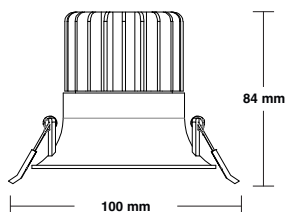

Model No. AL8COTC12BD-GIM

- Sleek Architecture Design
- Dimmable LED light module - trailing edge
- Long life energy saving LED technology
- Gimble

Wattage	12W
Lumen Output	900lm
Rated Fittings Lifetime In HRS	50,000
Beam Angle	60°
CRI	>80
IP Rating	IP44
Weight	0.39 kg
Construction	Die-cast aluminum construction
Inclusions	Flex and Plug
Cut Out	90mm
Driver	Remote Driver