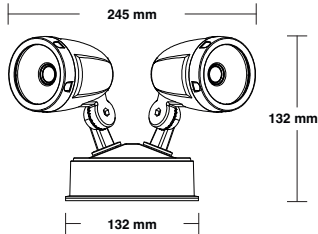

LED SPOTLIGHT conicle

TRI COLOUR

Model No. AL8CO34502B

QUICK CONNECT INSTALLATION

3000K / 4000K / 5700K

240V 50Hz

CHANGEABLE

The exterior light series provides exceptional coverage at low energy costs, with IP65 rating. The sleek architectural design will seamlessly integrate into your house.

- Advanced heat sink diffusion
- Quick Fit
- Long life energy saving LED technology
- Rear centre cable entry
- Double insulated

Wattage	2x13W
Lumen Output	1700lm
Rated Fittings Lifetime In HRS	50,000
Beam Angle	120°
CRI	>80
IP Rating	IP65
Weight	0.75kg
Construction	Polycarbonate Body
Mounted	Ceiling or Wall
Finish	Black
Colour Temp	LED CCT Changeable