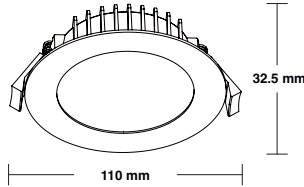

Model No. AL8BLTC13B

- Advanced heat sink diffusion
- High quality aluminium fascia
- Dimmable LED light module - Trailing Edge
- Long life energy saving LED technology

Wattage	13W
Lumen Output	900 - 950lm
Rated Fittings Lifetime In HRS	50,000
Beam Angle	100°
CRI	>80
IP Rating	IP44
Weight	0.33kg
Construction	Polyamide Body with Polycarbonate Diffuser
Inclusions	1.2m Flex and Plug
Cut Out	90mm
Driver	Remote Driver