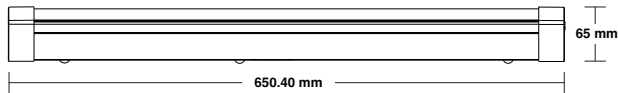

DIFFUSED LED **batten**

TRI COLOUR

Model No. AL8B1803
Dimensions L 650.40mm W 75mm H 65mm

20W

240V 50Hz

3000K / 4000K / 5700K

CHANGEABLE

**EMERGENCY MODEL
ALSO AVAILABLE**

Model No. AL8B1803-E

Fitted with large terminal block, allowing fast and easy installation

Wattage	20W
Lumen Output	2000lm
Rated Fittings Lifetime In HRS	50,000
Beam Angle	100°
CRI	>80
IP Rating	IP20
Weight	1.3 kg
Construction	Powder Coated Aluminum Body with Polycarbonate Diffuser