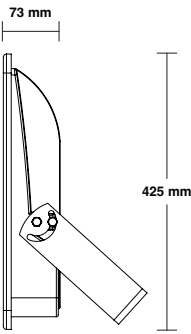

FLOODLIGHT INDUSTRIAL

aura

Model No. AL8AU150W5K

240V 50Hz

5000K

- Aluminum die-cast housing
- Powder coated BLACK
- Adjustable trunnion bracket
- Low profile design
- High efficiency SMD Chipset (125lm/w)
- Powered by a Meanwell Driver
- 1m flexible cable
- Operating Temp -20°C to +50°C

Wattage	150W
Lumen Output	18,750lm
Beam Angle	100°
CRI	>80
IP Rating	IP65
Driver	Powered by a Quality Mean well Driver
Dimensions	H:452 W:321 D:85
Colour Temp	5000K