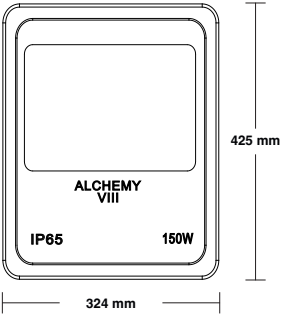

FLOODLIGHT INDUSTRIAL

aura

Model No. AL8AU150W5K

240V 50Hz

5000K

- Aluminum die-cast housing
- Powder coated BLACK
- Adjustable trunnion bracket
- Low profile design
- High efficiency SMD Chipset (125lm/w)
- Powered by a Meanwell Driver
- 1m flexible cable
- Operating Temp -20°C to +50°C

Wattage	150W
Lumen Output	18,750lm
Beam Angle	100°
CRI	>80
IP Rating	IP65
Driver	Powered by a Quality Mean well Driver
Dimensions	H:452 W:321 D:85
Colour Temp	5000K