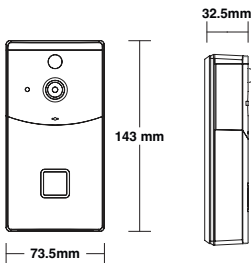

Power

Hardwire
Connectivity
Camera Type
Video
Field of View
Audio

PIR Detect Distance
IP Rating
Operating Temp
Dimensions (mm)
Weight

2 x rechargeable lithium batteries
 12-24V DC
 WiFi connection @ 2.4Ghz
 Full HD/2MP
 1080P; 30 FPS, night vision
 160 wide
 Two-way with noise cancellation
 Up to 5m
 IP44
 -15°C to + 45°C
 143 x 73.5 x 32.5
 0.39kg