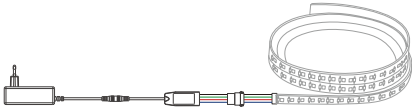

# LED SMART STRIPLIGHT KIT

## apollo RGBCW

Model No. AL8APSLKRGB5MBT-1

3000K / 4000K / 5700K SWITCHABLE  
RGB

- Music Function
- RGB, Cool White Changeable
- 5M Pack with Driver and Smart Controller
- DIY set up

|                                       |                 |
|---------------------------------------|-----------------|
| <b>Wattage</b>                        | Max 24W         |
| <b>Colour Temp</b>                    | RGB             |
| <b>Beam Angle</b>                     | 100°            |
| <b>Mounting</b>                       | Ceiling or Wall |
| <b>Fitting Colour</b>                 | White           |
| <b>Rated Fittings Lifetime In HRS</b> | 50,000          |