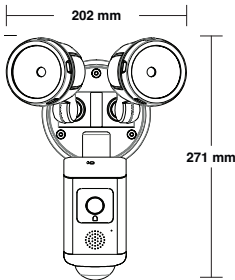

LED SMART CAMERA FLOODLIGHT **apollo**

TRI COLOUR

Model No. AL8APSCFBK-1

3000K / 4000K / 5700K

240V 50Hz

CHANGEABLE

- Quick Fit
- High Definition resolution camera
- Advanced PIR motion sensor detection identifies slight changes in movements & sends a notification to your phone
- Built-in infrared night vision
- Built-in lux photocell
- Built-in memory card supports up to 128GB SD card (not included)
- Record live video directly to your phone via the Tuya App
- Customizable motion zones
- Weather-resistant design
- 140 Deg viewing detects motion
- Up to 8m distance at night
- PIR Detect Distance - 10m 240deg

Wattage	2x13W
Lumen Output Color	1500 - 1700lm
Beam Angle	120°
CRI	>80
IP Rating	IP65
Weight	1.5kg
Construction	Polycarbonate Body
Colour Temp	3000k, 4000k, 5700k

SMART GATEWAY AVAILABLE to Enable Remote Access and Voice Control Model No. AL8APTYGWBS-01N