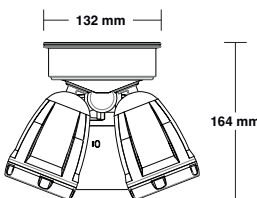

Wattage	2x13W
Lumen Output Color	1500 - 1700lm
Beam Angle	120°
CRI	>80
IP Rating	IP65
Weight	1.5kg
Construction	Polycarbonate Body
Colour Temp	3000k, 4000k, 5700k

SMART GATEWAY AVAILABLE to Enable Remote Access and Voice Control Model No. AL8APTYGWBS-01N